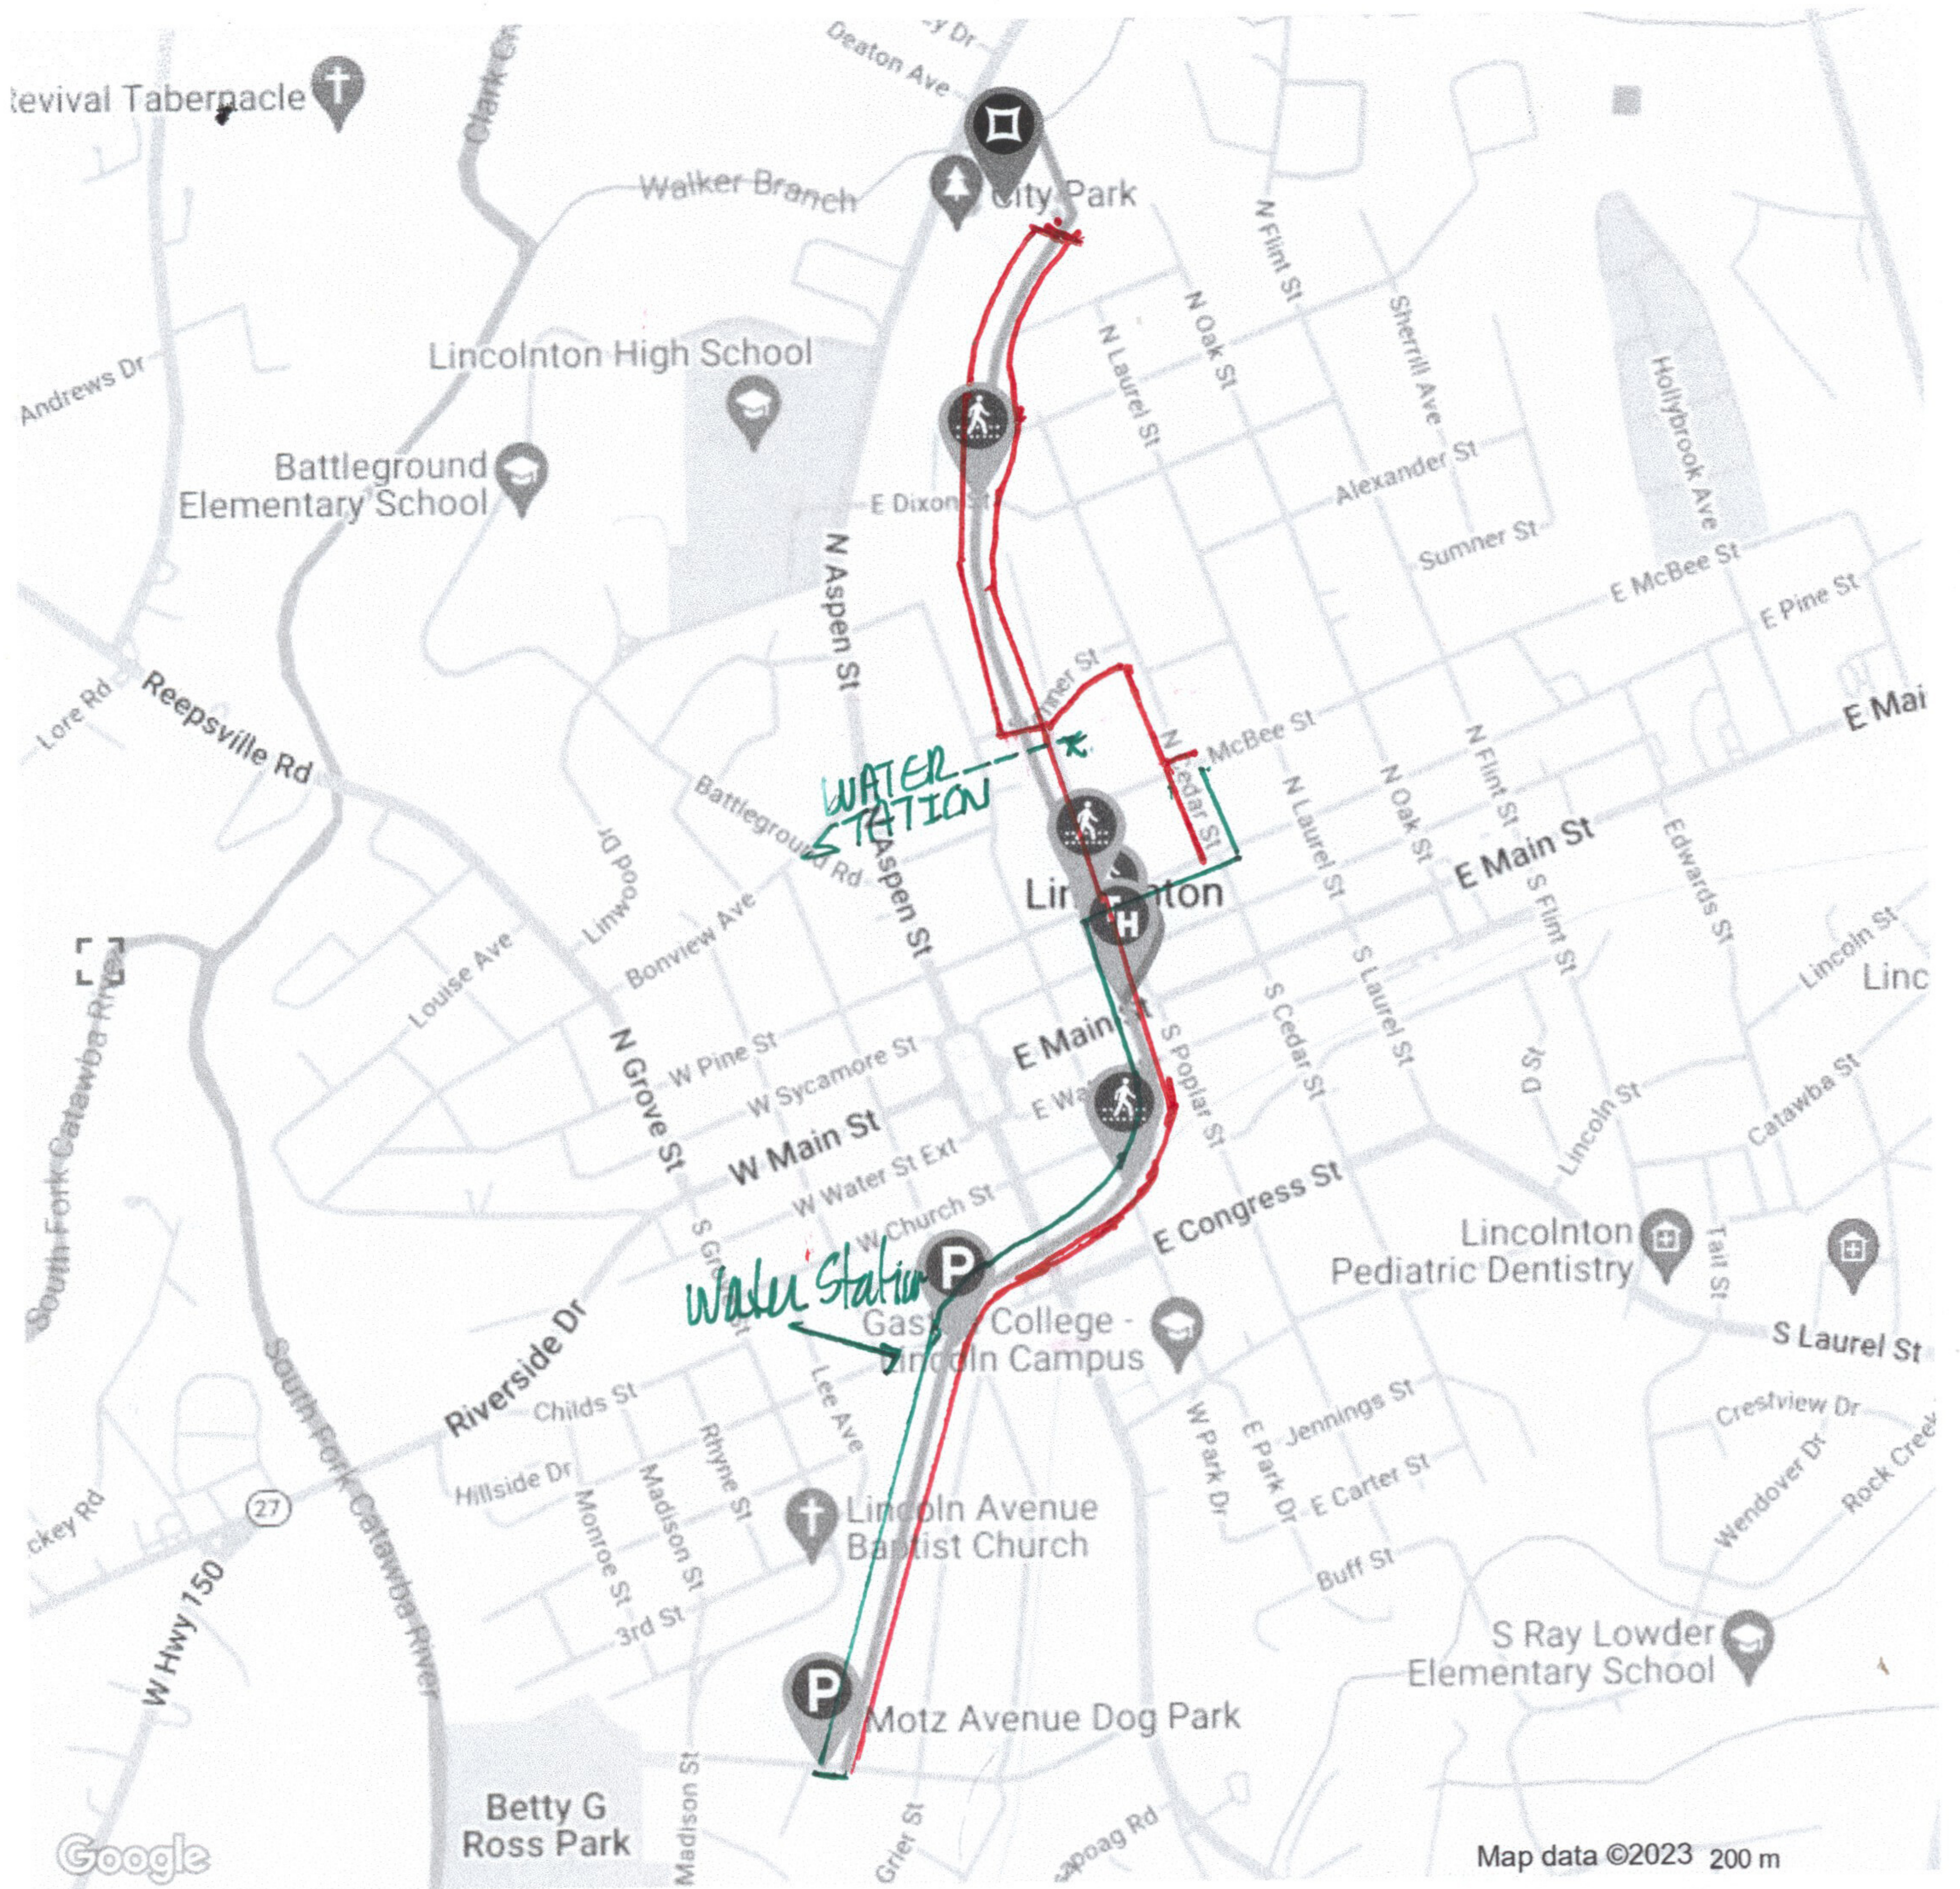

TRAIL MAP

VIEW CONNECTOR TRAILS

Marcia H. Cloninger Sidewalk Connection: E Main Street [Show](#) | [View Trail Posting](#)

Starting St. Luke's Episcopal Church 315 N Cedar St., travel South to E. Pine, turn right, travel one block, turn left entering the Lincolnton Rail Trail at First Federal Park, travel South on the Rail Trail to the end, Motz Avenue, at which point runners will reverse course and travel North on the Rail Trail to pole # N-12 at which time the runners reverse course and travel to the E. Sumner St, crossing where they will exit the rail trail to the left, travel South 1 block to E. McBee St., turn left, and travel one block East to N. Cedar St., turn right to the finish.